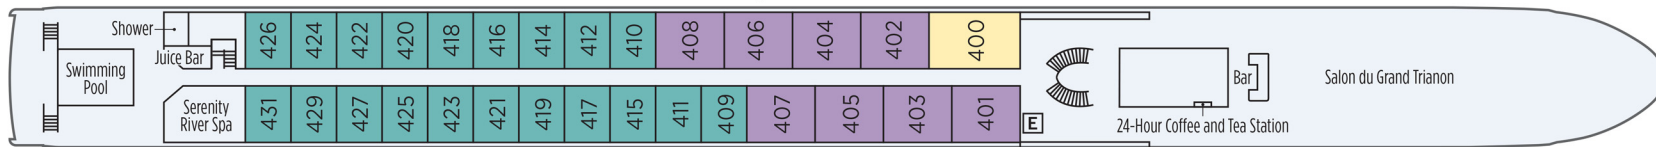

La Princesse Deck

Staterooms and suites on this deck have open-air balconies

La Duchesse Deck

Staterooms on this deck have French balconies

La Countesse Deck

- Royal Suite
1 - Royal Suite
- Suite
8 - Suites
- Balcony Stateroom
Category 1
20 - Category 1's
- French Balcony
Category 2
29 - Category 2's
- French Balcony
Category 3
4 - Category 3's
- Window Stateroom
Category 4
15 - Category 4's