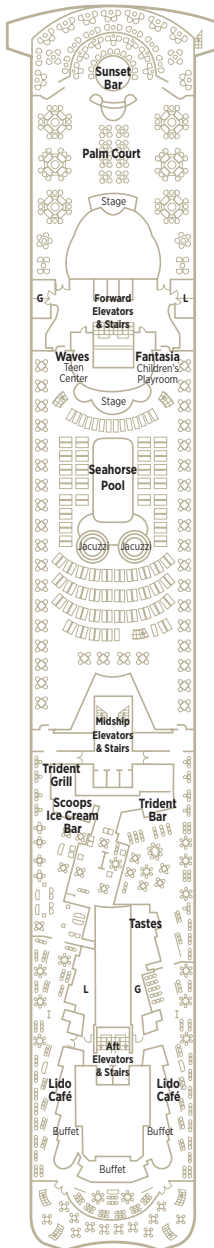

CRYSTAL SERENITY DECK PLANS

CP
CRYSTAL PENTHOUSE WITH VERANDAH

PS
PENTHOUSE SUITE WITH VERANDAH AND THIRD BERTH

PH
PENTHOUSE WITH VERANDAH AND THIRD BERTH

P1 P2
DELUXE PURE* STATEROOM WITH VERANDAH

A1 A2 B1 B2 B3
DELUXE STATEROOM WITH VERANDAH

C1 C2 C3
DELUXE STATEROOM WITH LARGE PICTURE WINDOW

SUN DECK 13

LIDO DECK 12

PENTHOUSE DECK 11

PENTHOUSE DECK 10

SEABREEZE DECK 9

* Third berth available; as well as in Penthouses (PS and PH) with the exception of those designed for guests with disabilities, 10064 and 10065. Note: Third berth waiver required. See crystalcruises.com for details.

† Staterooms for guests with disabilities

▶ Connecting staterooms

▲ Queen-bed configuration only

HORIZON DECK 8

PROMENADE DECK 7

TIFFANY DECK 6

CRYSTAL DECK 5