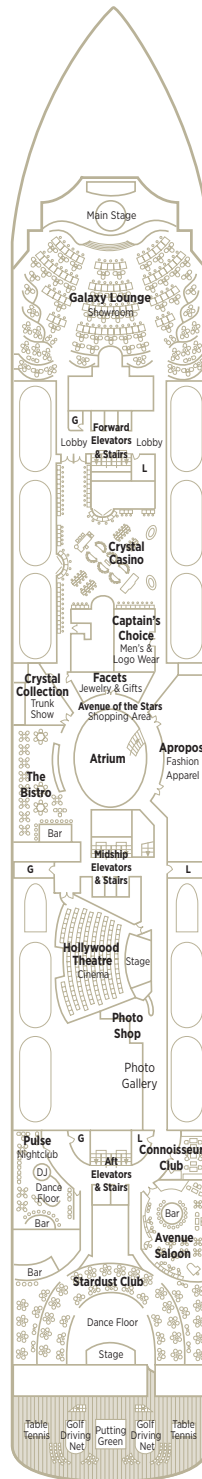

CRYSTAL SERENITY DECK PLANS

CP
CRYSTAL PENTHOUSE WITH VERANDAH

PS
PENTHOUSE SUITE WITH VERANDAH AND THIRD BERTH

PH
PENTHOUSE WITH VERANDAH AND THIRD BERTH

P1 P2
DELUXE PURE* STATEROOM WITH VERANDAH

A1 A2 B1 B2 B3
DELUXE STATEROOM WITH VERANDAH

C1 C2 C3
DELUXE STATEROOM WITH LARGE PICTURE WINDOW

SUN DECK 13

LIDO DECK 12

PENTHOUSE DECK 11

PENTHOUSE DECK 10

SEABREEZE DECK 9

* Third berth available; as well as in Penthouses (PS and PH) with the exception of those designed for guests with disabilities, 10064 and 10065. Note: Third berth waiver required. See crystalcruises.com for details.

† Staterooms for guests with disabilities

▶ Connecting staterooms

▲ Queen-bed configuration only

HORIZON DECK 8

PROMENADE DECK 7

TIFFANY DECK 6

CRYSTAL DECK 5