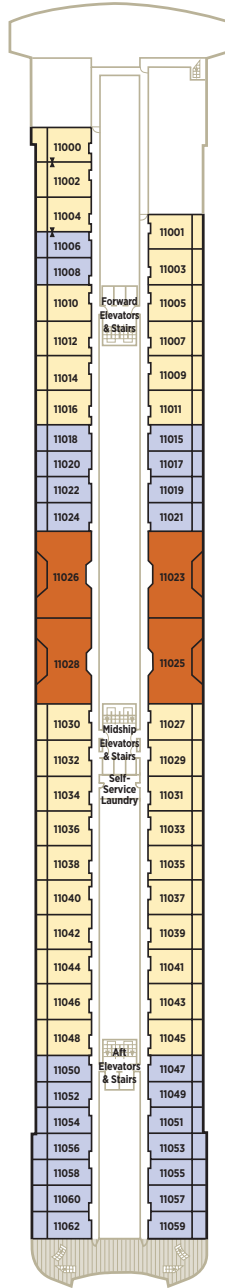

CRYSTAL SERENITY DECK PLANS

CP
CRYSTAL PENTHOUSE WITH VERANDAH

PS
PENTHOUSE SUITE WITH VERANDAH AND THIRD BERTH

PH
PENTHOUSE WITH VERANDAH AND THIRD BERTH

P1 P2
DELUXE PURE* STATEROOM WITH VERANDAH

A1 A2 B1 B2 B3
DELUXE STATEROOM WITH VERANDAH

C1 C2 C3
DELUXE STATEROOM WITH LARGE PICTURE WINDOW

SUN DECK 13

LIDO DECK 12

PENTHOUSE DECK 11

PENTHOUSE DECK 10

SEABREEZE DECK 9

* Third berth available; as well as in Penthouses (PS and PH) with the exception of those designed for guests with disabilities, 10064 and 10065. Note: Third berth waiver required. See crystalcruises.com for details.

† Staterooms for guests with disabilities

▶ Connecting staterooms

▲ Queen-bed configuration only

HORIZON DECK 8

PROMENADE DECK 7

TIFFANY DECK 6

CRYSTAL DECK 5