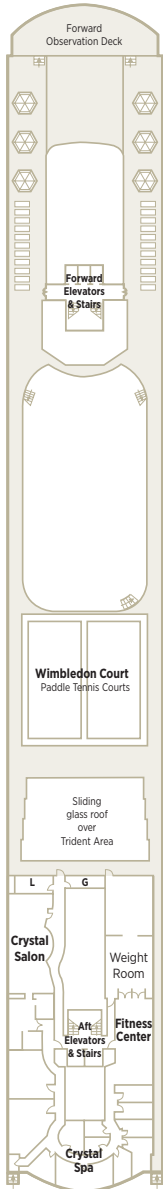

CRYSTAL SERENITY DECK PLANS

CP
CRYSTAL PENTHOUSE WITH VERANDAH

PS
PENTHOUSE SUITE WITH VERANDAH AND THIRD BERTH

PH
PENTHOUSE WITH VERANDAH AND THIRD BERTH

P1 P2
DELUXE PURE* STATEROOM WITH VERANDAH

A1 A2 B1 B2 B3
DELUXE STATEROOM WITH VERANDAH

C1 C2 C3
DELUXE STATEROOM WITH LARGE PICTURE WINDOW

SUN DECK 13

LIDO DECK 12

PENTHOUSE DECK 11

PENTHOUSE DECK 10

SEABREEZE DECK 9

* Third berth available; as well as in Penthouses (PS and PH) with the exception of those designed for guests with disabilities, 10064 and 10065. Note: Third berth waiver required. See crystalcruises.com for details.

† Staterooms for guests with disabilities

▶ Connecting staterooms

▲ Queen-bed configuration only

HORIZON DECK 8

PROMENADE DECK 7

TIFFANY DECK 6

CRYSTAL DECK 5