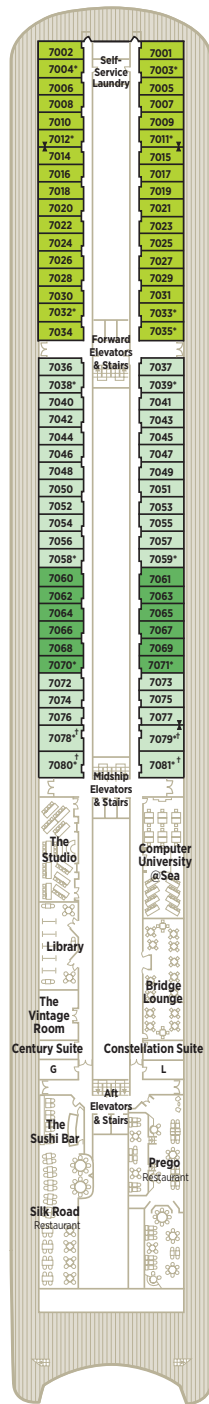

CRYSTAL SERENITY DECK PLANS

CP
CRYSTAL PENTHOUSE WITH VERANDAH

PS
PENTHOUSE SUITE WITH VERANDAH AND THIRD BERTH

PH
PENTHOUSE WITH VERANDAH AND THIRD BERTH

P1 P2
DELUXE PURE* STATEROOM WITH VERANDAH

A1 A2 B1 B2 B3
DELUXE STATEROOM WITH VERANDAH

C1 C2 C3
DELUXE STATEROOM WITH LARGE PICTURE WINDOW

SUN DECK 13

LIDO DECK 12

PENTHOUSE DECK 11

PENTHOUSE DECK 10

SEABREEZE DECK 9

* Third berth available; as well as in Penthouses (PS and PH) with the exception of those designed for guests with disabilities, 10064 and 10065. Note: Third berth waiver required. See crystalcruises.com for details.

† Staterooms for guests with disabilities

▶ Connecting staterooms

▲ Queen-bed configuration only

HORIZON DECK 8

PROMENADE DECK 7

TIFFANY DECK 6

CRYSTAL DECK 5