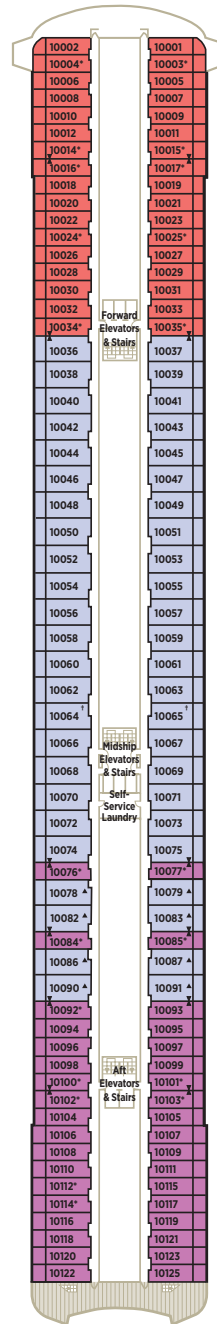

CRYSTAL SERENITY DECK PLANS

CP
CRYSTAL PENTHOUSE WITH VERANDAH

PS
PENTHOUSE SUITE WITH VERANDAH AND THIRD BERTH

PH
PENTHOUSE WITH VERANDAH AND THIRD BERTH

P1 P2
DELUXE PURE* STATEROOM WITH VERANDAH

A1 A2 B1 B2 B3
DELUXE STATEROOM WITH VERANDAH

C1 C2 C3
DELUXE STATEROOM WITH LARGE PICTURE WINDOW

SUN DECK 13

LIDO DECK 12

PENTHOUSE DECK 11

PENTHOUSE DECK 10

SEABREEZE DECK 9

* Third berth available; as well as in Penthouses (PS and PH) with the exception of those designed for guests with disabilities, 10064 and 10065. Note: Third berth waiver required. See crystalcruises.com for details.

† Staterooms for guests with disabilities

▶ Connecting staterooms

▲ Queen-bed configuration only

HORIZON DECK 8

PROMENADE DECK 7

TIFFANY DECK 6

CRYSTAL DECK 5