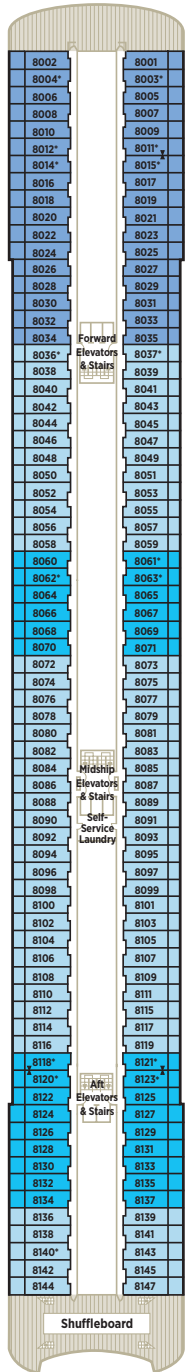

CRYSTAL SERENITY DECK PLANS

CP
CRYSTAL PENTHOUSE WITH VERANDAH

PS
PENTHOUSE SUITE WITH VERANDAH AND THIRD BERTH

PH
PENTHOUSE WITH VERANDAH AND THIRD BERTH

P1 P2
DELUXE PURE* STATEROOM WITH VERANDAH

A1 A2 B1 B2 B3
DELUXE STATEROOM WITH VERANDAH

C1 C2 C3
DELUXE STATEROOM WITH LARGE PICTURE WINDOW

SUN DECK 13

LIDO DECK 12

PENTHOUSE DECK 11

PENTHOUSE DECK 10

SEABREEZE DECK 9

* Third berth available; as well as in Penthouses (PS and PH) with the exception of those designed for guests with disabilities, 10064 and 10065. Note: Third berth waiver required. See crystalcruises.com for details.

† Staterooms for guests with disabilities

▶ Connecting staterooms

▲ Queen-bed configuration only

HORIZON DECK 8

PROMENADE DECK 7

TIFFANY DECK 6

CRYSTAL DECK 5