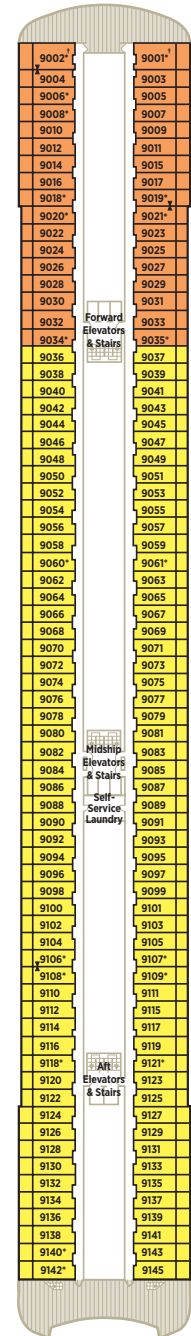

CRYSTAL SERENITY DECK PLANS

CP
CRYSTAL PENTHOUSE WITH VERANDAH

PS
PENTHOUSE SUITE WITH VERANDAH AND THIRD BERTH

PH
PENTHOUSE WITH VERANDAH AND THIRD BERTH

P1 P2
DELUXE PURE* STATEROOM WITH VERANDAH

A1 A2 B1 B2 B3
DELUXE STATEROOM WITH VERANDAH

C1 C2 C3
DELUXE STATEROOM WITH LARGE PICTURE WINDOW

SUN DECK 13

LIDO DECK 12

PENTHOUSE DECK 11

PENTHOUSE DECK 10

SEABREEZE DECK 9

* Third berth available; as well as in Penthouses (PS and PH) with the exception of those designed for guests with disabilities, 10064 and 10065. Note: Third berth waiver required. See crystalcruises.com for details.

† Staterooms for guests with disabilities

▶ Connecting staterooms

▲ Queen-bed configuration only

HORIZON DECK 8

PROMENADE DECK 7

TIFFANY DECK 6

CRYSTAL DECK 5