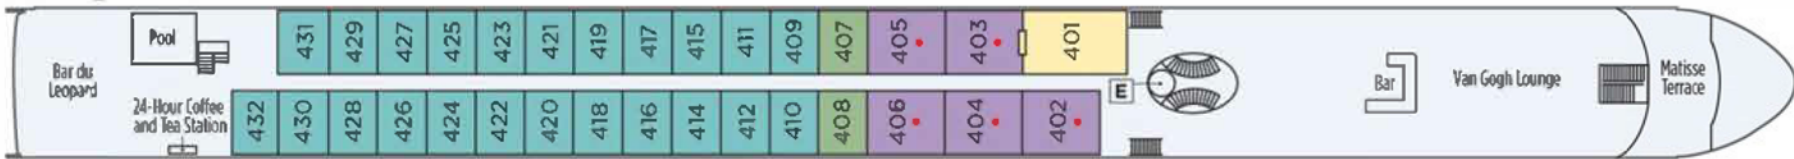

S.S. CATHERINE

Camargue Deck Deck 3

Staterooms 401/403 available as connecting staterooms

Avignon Deck Deck 2

Saint Remy Deck Deck 1

Staterooms 212/214 available as connecting staterooms

Grand Suite Suite Deluxe Balcony French Balcony Classic

E Elevator • Triple accommodation available