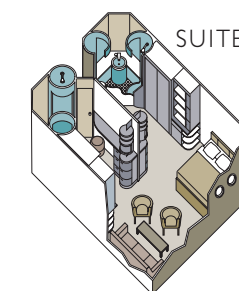

OUR FLAGSHIP

SAILING VESSEL

BRIDGE SUITE

SUITE

STATEROOM

ABOARD WIND SURF

ONBOARD SPACES

- | | |
|---------------------------------------|---------------------------------|
| 1 Bridge | 11 Fitness Center |
| 2 Stella Bistro | 12 Compass Rose Bar |
| 3 AmphorA Restaurant | 13 Reception |
| 4 Bridge Suites | 14 Nautilus Room |
| 5 Casino | 15 WindSpa |
| 6 Veranda | 16 Signature Shop |
| 7 Suites and Staterooms | 17 Pool / Pool Bar / Whirlpools |
| 8 Staterooms | 18 Watersports Platform |
| 9 Lounge | 19 Terrace Bar |
| 10 Yacht Club Sandwich & Espresso Bar | 20 Candles |

- BRIDGE SUITES
- SUITES
- CATEGORY TX DELUXE
- CATEGORY AX DELUXE
- CATEGORY A
- CATEGORY BX DELUXE
- CATEGORY B
- PUBLIC SPACES
- STAIRS/ELEVATOR

- Access to board ship is via stairs only.
- Access to/from outside deck may require assistance with doors and thresholds.

Wind Surf was renovated November of 2016.

Illustrations are representative only. Actual layout of ships may vary slightly.

SHIP FACTS

GUEST CAPACITY: 310

GUEST DECKS: 6

CREW MEMBERS: 200

LENGTH: 535 feet (162 meters) at waterline; 617 feet (187 meters) including bowsprit

DRAFT: 16.5 feet (5 meters)

TONNAGE: 14,745 gross registered tons (grt)

BEAM: 66 feet (20 meters)

SAILS: 7 triangular, self-furling, bridge-operated sails with 26,881 square feet (2,600 square meters) of Dacron surface area