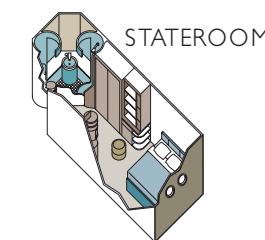

OUR FLAGSHIP

SAILING VESSEL

BRIDGE SUITE

SUITE

STATEROOM

ABOARD WIND SURF

ONBOARD SPACES

- | | |
|---------------------------------------|---------------------------------|
| 1 Bridge | 11 Fitness Center |
| 2 Stella Bistro | 12 Compass Rose Bar |
| 3 AmphorA Restaurant | 13 Reception |
| 4 Bridge Suites | 14 Nautilus Room |
| 5 Casino | 15 WindSpa |
| 6 Veranda | 16 Signature Shop |
| 7 Suites and Staterooms | 17 Pool / Pool Bar / Whirlpools |
| 8 Staterooms | 18 Watersports Platform |
| 9 Lounge | 19 Terrace Bar |
| 10 Yacht Club Sandwich & Espresso Bar | 20 Candles |

- BRIDGE SUITES
- SUITES
- CATEGORY TX DELUXE
- CATEGORY AX DELUXE
- CATEGORY A
- CATEGORY BX DELUXE
- CATEGORY B
- PUBLIC SPACES
- STAIRS/ELEVATOR

- Access to board ship is via stairs only.
- Access to/from outside deck may require assistance with doors and thresholds.

Wind Surf was renovated November of 2016.

Illustrations are representative only. Actual layout of ships may vary slightly.

SHIP FACTS

GUEST CAPACITY: 310

GUEST DECKS: 6

CREW MEMBERS: 200

LENGTH: 535 feet (162 meters) at waterline; 617 feet (187 meters) including bowsprit