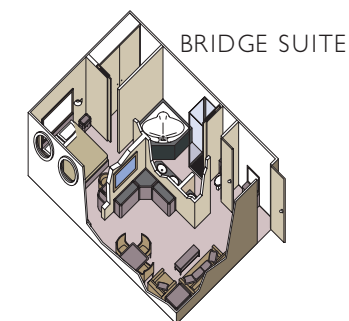

OUR FLAGSHIP

SAILING VESSEL

BRIDGE SUITE

SUITE

STATEROOM

ABOARD WIND SURF

ONBOARD SPACES

- | | |
|---------------------------------------|---------------------------------|
| 1 Bridge | 11 Fitness Center |
| 2 Stella Bistro | 12 Compass Rose Bar |
| 3 AmphorA Restaurant | 13 Reception |
| 4 Bridge Suites | 14 Nautilus Room |
| 5 Casino | 15 WindSpa |
| 6 Veranda | 16 Signature Shop |
| 7 Suites and Staterooms | 17 Pool / Pool Bar / Whirlpools |
| 8 Staterooms | 18 Watersports Platform |
| 9 Lounge | 19 Terrace Bar |
| 10 Yacht Club Sandwich & Espresso Bar | 20 Candles |

- BRIDGE SUITES
- SUITES
- CATEGORY TX DELUXE
- CATEGORY AX DELUXE
- CATEGORY A
- CATEGORY BX DELUXE
- CATEGORY B
- PUBLIC SPACES
- STAIRS/ELEVATOR

- Access to board ship is via stairs only.
- Access to/from outside deck may require assistance with doors and thresholds.

Wind Surf was renovated November of 2016.

Illustrations are representative only. Actual layout of ships may vary slightly.

SHIP FACTS

GUEST CAPACITY: 310

GUEST DECKS: 6

CREW MEMBERS: 200

LENGTH: 535 feet (162 meters) at waterline; 617 feet (187 meters) including bowsprit