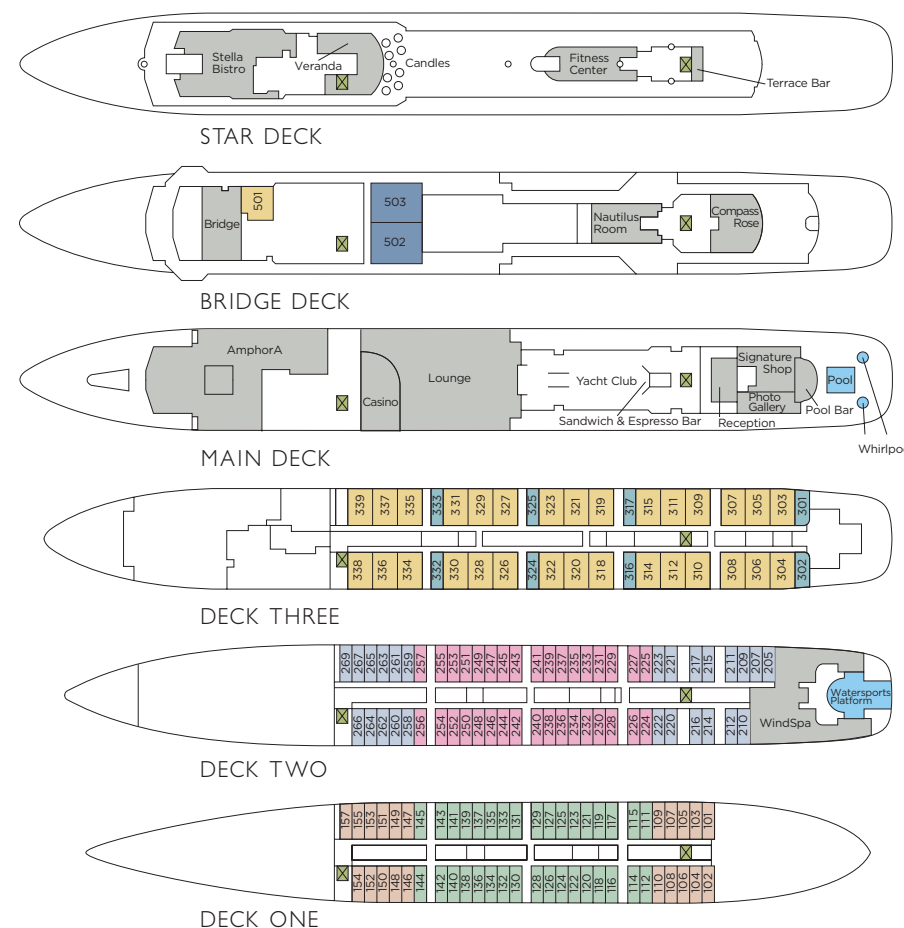

OUR FLAGSHIP

SAILING VESSEL

BRIDGE SUITE

SUITE

STATEROOM

ABOARD WIND SURF

ONBOARD SPACES

- | | |
|---------------------------------------|---------------------------------|
| 1 Bridge | 11 Fitness Center |
| 2 Stella Bistro | 12 Compass Rose Bar |
| 3 AmphorA Restaurant | 13 Reception |
| 4 Bridge Suites | 14 Nautilus Room |
| 5 Casino | 15 WindSpa |
| 6 Veranda | 16 Signature Shop |
| 7 Suites and Staterooms | 17 Pool / Pool Bar / Whirlpools |
| 8 Staterooms | 18 Watersports Platform |
| 9 Lounge | 19 Terrace Bar |
| 10 Yacht Club Sandwich & Espresso Bar | 20 Candles |

- BRIDGE SUITES
- SUITES
- CATEGORY TX DELUXE
- CATEGORY AX DELUXE
- CATEGORY A
- CATEGORY BX DELUXE
- CATEGORY B
- PUBLIC SPACES
- STAIRS/ELEVATOR

- Access to board ship is via stairs only.
- Access to/from outside deck may require assistance with doors and thresholds.

Wind Surf was renovated November of 2016.

Illustrations are representative only. Actual layout of ships may vary slightly.

SHIP FACTS

GUEST CAPACITY: 310

GUEST DECKS: 6

CREW MEMBERS: 200

LENGTH: 535 feet (162 meters) at waterline; 617 feet (187 meters) including bowsprit

DRAFT: 16.5 feet (5 meters)

TONNAGE: 14,745 gross registered tons (grt)

BEAM: 66 feet (20 meters)

SAILS: 7 triangular, self-furling, bridge-operated sails with 26,881 square feet (2,600 square meters) of Dacron surface area