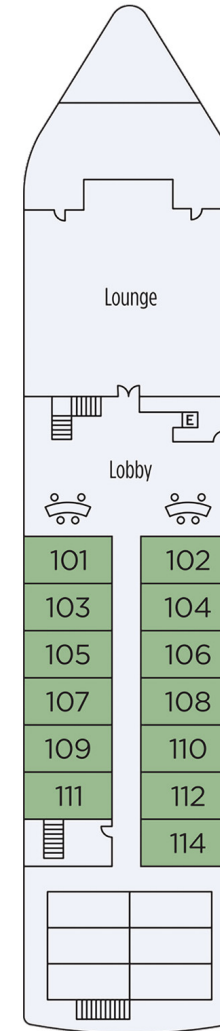

- Royal Suite**
- Deluxe French Balcony**
- Grand Suite**
- French Balcony**
- Suite**
- E **Elevator**

S.S. SPHINX FACTS

RIVERS	Nile
GUEST	84
STAFF	58
LENGTH	236 ft.
WIDTH	48.5 ft.

ROYAL SUITE	4 (495 sq. ft.)
GRAND SUITE	20 (430 sq. ft.)
SUITE	2 (344 sq. ft.)
DELUXE FRENCH BALCONY	2 (285 sq. ft.)
FRENCH BALCONY	14 (233 sq. ft.)