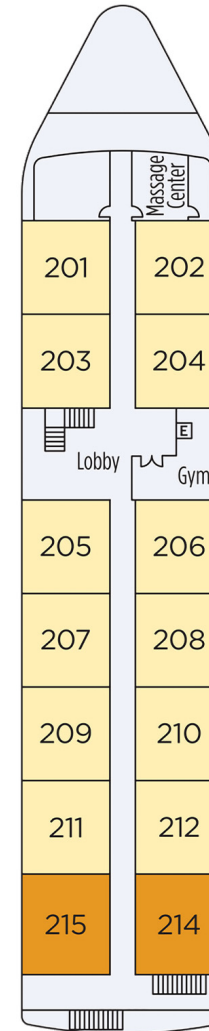

- Royal Suite**
- Deluxe French Balcony**
- Grand Suite**
- French Balcony**
- Suite**
- E **Elevator**

S.S. SPHINX FACTS

RIVERS	Nile
GUEST	84
STAFF	58
LENGTH	236 ft.
WIDTH	48.5 ft.

ROYAL SUITE	4 (495 sq. ft.)
GRAND SUITE	20 (430 sq. ft.)
SUITE	2 (344 sq. ft.)
DELUXE FRENCH BALCONY	2 (285 sq. ft.)
FRENCH BALCONY	14 (233 sq. ft.)