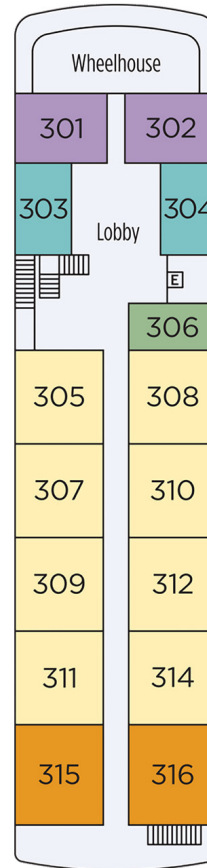

- Royal Suite**
- Deluxe French Balcony**
- Grand Suite**
- French Balcony**
- Suite**
- E **Elevator**

S.S. SPHINX FACTS

RIVERS	Nile
GUEST	84
STAFF	58
LENGTH	236 ft.
WIDTH	48.5 ft.

ROYAL SUITE	4 (495 sq. ft.)
GRAND SUITE	20 (430 sq. ft.)
SUITE	2 (344 sq. ft.)
DELUXE FRENCH BALCONY	2 (285 sq. ft.)
FRENCH BALCONY	14 (233 sq. ft.)