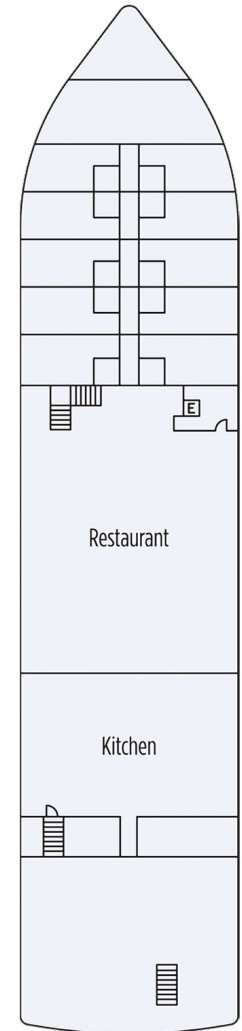

- Royal Suite**
- Deluxe French Balcony**
- Grand Suite**
- French Balcony**
- Suite**
- E **Elevator**

S.S. SPHINX FACTS

RIVERS	Nile
GUEST	84
STAFF	58
LENGTH	236 ft.
WIDTH	48.5 ft.

ROYAL SUITE	4 (495 sq. ft.)
GRAND SUITE	20 (430 sq. ft.)
SUITE	2 (344 sq. ft.)
DELUXE FRENCH BALCONY	2 (285 sq. ft.)
FRENCH BALCONY	14 (233 sq. ft.)