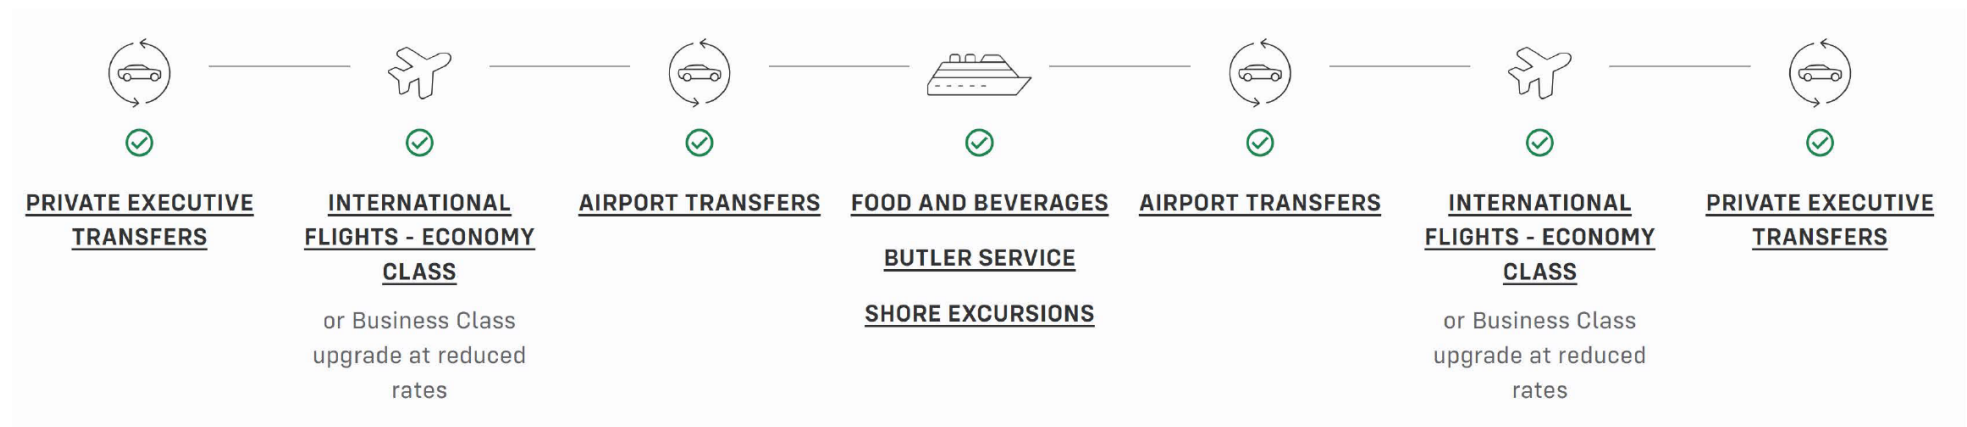

# Singapore to Hong Kong

### Silversea Door-to-Door All-Inclusive Service\*

\* Private executive transfers from home (up to 50 miles)

### Silversea Port-to-Port All-Inclusive Service

Or opt for Cruise-Only and receive an air credit of \$1,500 per person.