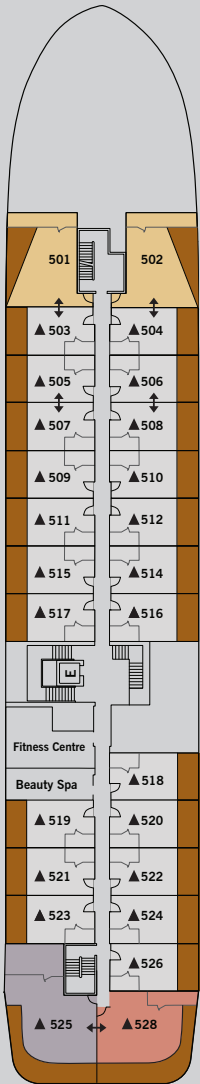

# SILVER ORIGIN – DECK PLANS

## SPECIFICATIONS

Crew	90
Officers	Ecuadorian
Guests	100
Tonnage	5,800
Length	331.4 Feet / 101 Metres
Width	52.5 Feet / 16 Metres
Speed	14 Knots
Passenger Decks	6
Connecting Suites	↕
	501/503, 502/504, 505/507, 506/508, 525/528*
3rd Guest Capacity	▲
Built	2020
Registry	Ecuador

\*Suites 525 and 528 are connected through a shared foyer

Deck plans are for illustration purposes only and may be subject to change.

**DECK 3**

Medical Centre  
Basecamp  
Marina

**DECK 4**

The Restaurant  
Explorer Lounge

# SILVER ORIGIN – SUITE DIAGRAMS