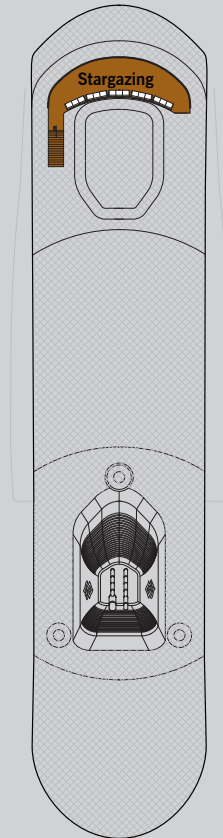

## SPECIFICATIONS

Crew	90
Officers	Ecuadorian
Guests	100
Tonnage	5,800
Length	331.4 Feet / 101 Metres
Width	52.5 Feet / 16 Metres
Speed	14 Knots
Passenger Decks	6
Connecting Suites	↕
	501/503, 502/504, 505/507, 506/508, 525/528*
3rd Guest Capacity	▲
Built	2020
Registry	Ecuador

\*Suites 525 and 528 are connected through a shared foyer

Deck plans are for illustration purposes only and may be subject to change.

**DECK 3**

Medical Centre  
Basecamp  
Marina

**DECK 4**

The Restaurant  
Explorer Lounge

**DECK 5**  
Beauty Spa  
Fitness Centre

**DECK 6**

**DECK 7**  
The Grill  
Observation Lounge  
Open Deck

**DECK 8**  
Stargazing