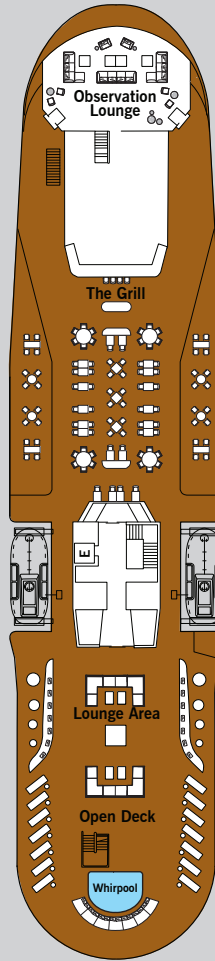

## SPECIFICATIONS

Crew	90
Officers	Ecuadorian
Guests	100
Tonnage	5,800
Length	331.4 Feet / 101 Metres
Width	52.5 Feet / 16 Metres
Speed	14 Knots
Passenger Decks	6
Connecting Suites	↕
	501/503, 502/504, 505/507, 506/508, 525/528*
3rd Guest Capacity	▲
Built	2020
Registry	Ecuador

\*Suites 525 and 528 are connected through a shared foyer

Deck plans are for illustration purposes only and may be subject to change.

**DECK 3**

Medical Centre  
Basecamp  
Marina

**DECK 4**

The Restaurant  
Explorer Lounge

**DECK 5**  
Beauty Spa  
Fitness Centre

**DECK 6**

**DECK 7**  
The Grill  
Observation Lounge  
Open Deck

**DECK 8**  
Stargazing