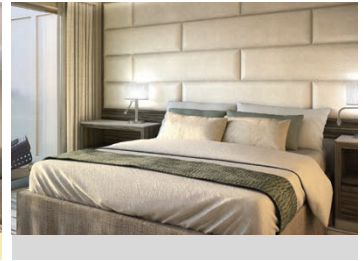

All suites feature:

- Butler service
- Private Veranda
- Mini-bar with local snacks and a range of soft and alcoholic drinks
- In-suite fresh water purification systems and refill stations
- A choice of pillows
- Eco-friendly bath amenities
- Plush robes and slippers
- Hair dryer
- Flat-screen television(s) with Interactive Media Library
- 110/220 volt and USB outlets
- Direct-dial telephone(s)
- 24-hour room service and in-suite dining
- Complimentary Wi-Fi for all suites
- Complimentary expedition gear (waterproof backpack, raincoat and premium metallic water bottle)

MEDALLION SUITE

DELUXE VERANDA SUITE

SUPERIOR VERANDA SUITE

CLASSIC VERANDA SUITE

355 SQ. FT. / 33 M²
INCLUDING HORIZON BALCONY
(88 SQ. FT. / 8 M²)

335 SQ. FT. / 31 M²
INCLUDING HORIZON BALCONY
(62 SQ. FT. / 6 M²)

325 SQ. FT. / 30 M²
INCLUDING HORIZON BALCONY
(72 SQ. FT. / 7 M²)

325 SQ. FT. / 30 M²
INCLUDING VERANDA
(72 SQ. FT. / 7 M²)

- Private veranda with Horizon Balcony
- Sitting area
- Twin beds or king-sized bed
- A choice of pillows
- Bathroom with large vanity
- Ocean-view walk-in shower
- Fitted wardrobe with personal safe
- Writing desk
- 1 large flat screen TV
- Premium sound system
- Premium coffee station
- Binoculars
- Laundry service*
- Unlimited Premium Wifi

- Private veranda with Horizon Balcony
- Sitting area
- Twin beds or queen-sized bed
- A choice of pillows
- Bathroom with large vanity
- Ocean-view walk-in shower
- Walk-in wardrobe(s) with personal safe
- Writing desk
- 1 large flat screen TV
- Unlimited Standard Wifi

- Private veranda with Horizon Balcony
- Sitting area
- Twin beds or queen-sized bed
- A choice of pillows
- Bathroom with large vanity and walk-in shower
- Walk-in wardrobe(s) with personal safe
- Writing desk
- 1 large flat screen TV
- Unlimited Standard Wifi

- Floor to ceiling sliding doors with veranda
- Sitting area
- Twin beds or queen-sized bed
- A choice of pillows
- Bathroom with large vanity and walk-in shower
- Walk-in wardrobe(s) with personal safe
- Writing desk
- 1 large flat screen TV
- Unlimited Standard Wifi