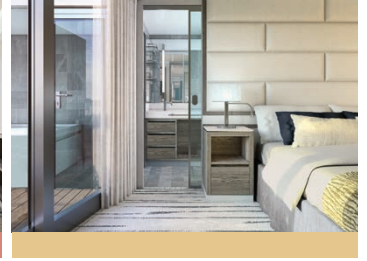

SILVER ORIGIN – SUITE DIAGRAMS