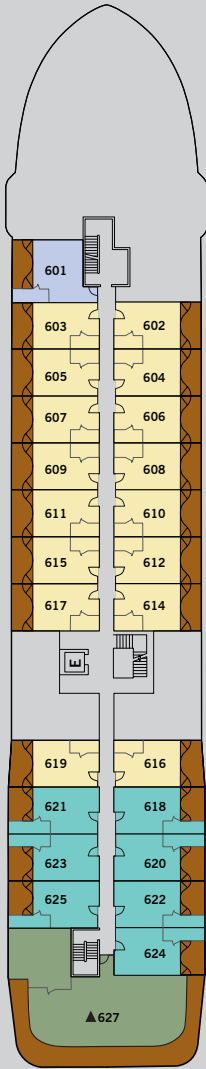

DECK 5
Beauty Spa
Fitness Centre

DECK 6

DECK 7
The Grill
Observation Lounge
Open Deck

DECK 8
Stargazing