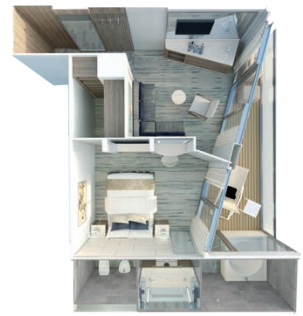

536 SQ. FT. / 50 M<sup>2</sup>  
INCLUDING VERANDA  
(109 SQ.FT. / 10 M<sup>2</sup>)

- Large veranda with patio furniture and floor-to-ceiling glass doors
- Living room with sitting area
- Separate dining area
- Twin beds or king-sized bed
- A choice of pillows
- Bathroom with double vanity, plus a powder room
- Ocean-view whirlpool bath and separate shower
- Walk-in wardrobe(s) with personal safe
- Vanity table(s)
- Writing desk(s)
- 2 large flat screen TVs
- Premium sound system
- Premium coffee station
- Binoculars
- Laundry service\*
- Unlimited Premium Wifi

- Large veranda with patio furniture and floor-to-ceiling glass doors
- Living room with sitting area
- Separate dining area
- Twin beds or king-sized bed
- A choice of pillows
- Bathroom with double vanity, plus a powder room
- Ocean-view whirlpool bath and separate shower
- Walk-in wardrobe(s) with personal safe
- Vanity table(s)
- 2 large flat screen TVs
- Premium sound system
- Premium coffee station
- Binoculars
- Laundry service\*
- Unlimited Premium Wifi

- Large veranda with patio furniture and floor-to-ceiling glass doors
- Living room with sitting area
- Twin beds or king-sized bed
- A choice of pillows
- Bathroom with double vanity, plus a powder room
- Ocean-view whirlpool bath and separate shower
- Walk-in wardrobe(s) with personal safe
- Vanity table(s)
- 2 large flat screen TVs
- Premium sound system
- Premium coffee station
- Binoculars
- Laundry service\*
- Unlimited Premium Wifi

- Large veranda with patio furniture and floor-to-ceiling glass doors
- Living room with sitting area
- Twin beds or queen-sized bed
- A choice of pillows
- Bathroom with large vanity
- Whirlpool bath and separate shower with exterior view
- Walk-in wardrobe(s) with personal safe
- Vanity table(s)
- 2 large flat screen TVs
- Premium sound system
- Premium coffee station
- Binoculars
- Laundry service\*
- Unlimited Premium Wifi