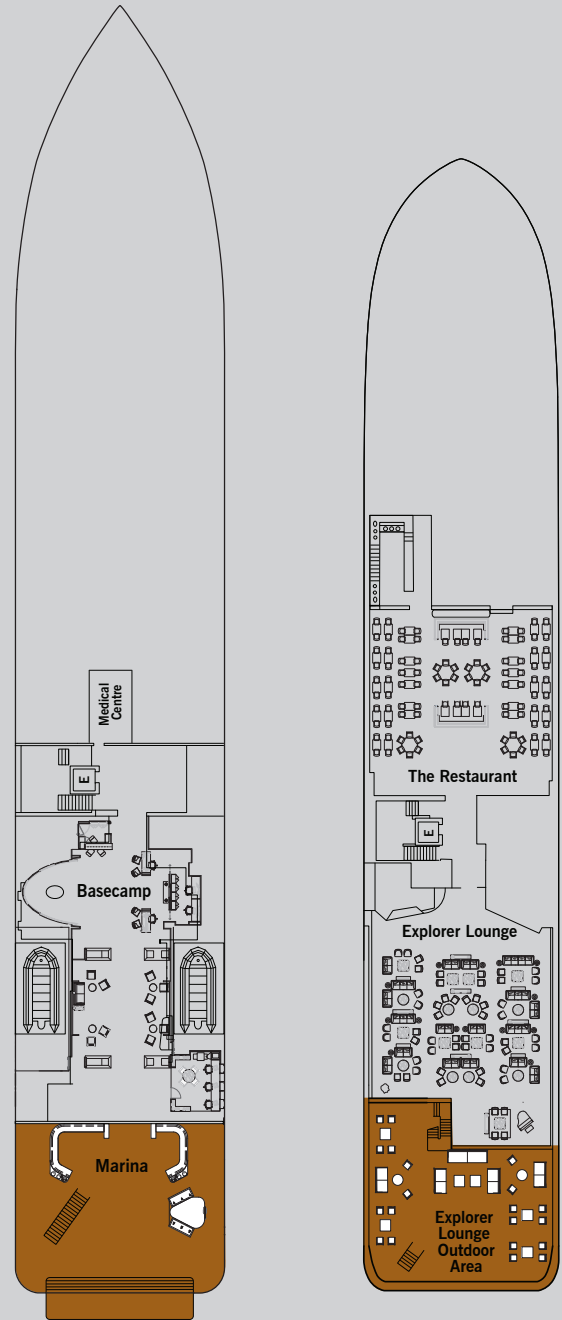

# SILVER ORIGIN – DECK PLANS

## SUITE CATEGORIES

- Owner's Suite ●
- Grand Suite ●
- Royal Suite ●
- Silver Suite ●
- Medallion Suite ●
- Deluxe Veranda Suite ●
- Superior Veranda Suite ●
- Classic Veranda Suite ●

## SPECIFICATIONS

Crew	90
Officers	Ecuadorian
Guests	100
Tonnage	5,800
Length	331.4 Feet / 101 Metres
Width	52.5 Feet / 16 Metres
Speed	14 Knots
Passenger Decks	6
Connecting Suites	↕
	501/503, 502/504, 505/507, 506/508, 525/528*
3rd Guest Capacity	▲
Built	2020
Registry	Ecuador

\*Suites 525 and 528 are connected through a shared foyer

Deck plans are for illustration purposes only and may be subject to change.

**DECK 3**

Medical Centre  
Basecamp  
Marina

**DECK 4**

The Restaurant  
Explorer Lounge