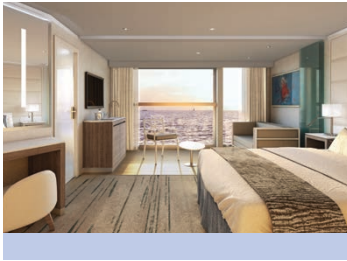

All suites feature:

- Butler service
- Private Veranda
- Mini-bar with local snacks and a range of soft and alcoholic drinks
- In-suite fresh water purification systems and refill stations
- A choice of pillows
- Eco-friendly bath amenities
- Plush robes and slippers
- Hair dryer
- Flat-screen television(s) with Interactive Media Library
- 110/220 volt and USB outlets
- Direct-dial telephone(s)
- 24-hour room service and in-suite dining
- Complimentary Wi-Fi for all suites
- Complimentary expedition gear (waterproof backpack, raincoat and premium metallic water bottle)

MEDALLION SUITE

DELUXE VERANDA SUITE

SUPERIOR VERANDA SUITE

CLASSIC VERANDA SUITE

355 SQ. FT. / 33 M²
INCLUDING HORIZON BALCONY
(88 SQ. FT. / 8 M²)

335 SQ. FT. / 31 M²
INCLUDING HORIZON BALCONY
(62 SQ. FT. / 6 M²)

325 SQ. FT. / 30 M²
INCLUDING HORIZON BALCONY
(72 SQ. FT. / 7 M²)

325 SQ. FT. / 30 M²
INCLUDING VERANDA
(72 SQ. FT. / 7 M²)

- Private veranda with Horizon Balcony
- Sitting area
- Twin beds or king-sized bed
- A choice of pillows
- Bathroom with large vanity
- Ocean-view walk-in shower
- Fitted wardrobe with personal safe
- Writing desk
- 1 large flat screen TV
- Premium sound system
- Premium coffee station
- Binoculars
- Laundry service*
- Unlimited Premium Wifi

- Private veranda with Horizon Balcony
- Sitting area
- Twin beds or queen-sized bed
- A choice of pillows
- Bathroom with large vanity
- Ocean-view walk-in shower
- Walk-in wardrobe(s) with personal safe
- Writing desk
- 1 large flat screen TV
- Unlimited Standard Wifi

- Private veranda with Horizon Balcony
- Sitting area
- Twin beds or queen-sized bed
- A choice of pillows
- Bathroom with large vanity and walk-in shower
- Walk-in wardrobe(s) with personal safe
- Writing desk
- 1 large flat screen TV
- Unlimited Standard Wifi

- Floor to ceiling sliding doors with veranda
- Sitting area
- Twin beds or queen-sized bed
- A choice of pillows
- Bathroom with large vanity and walk-in shower
- Walk-in wardrobe(s) with personal safe
- Writing desk
- 1 large flat screen TV
- Unlimited Standard Wifi