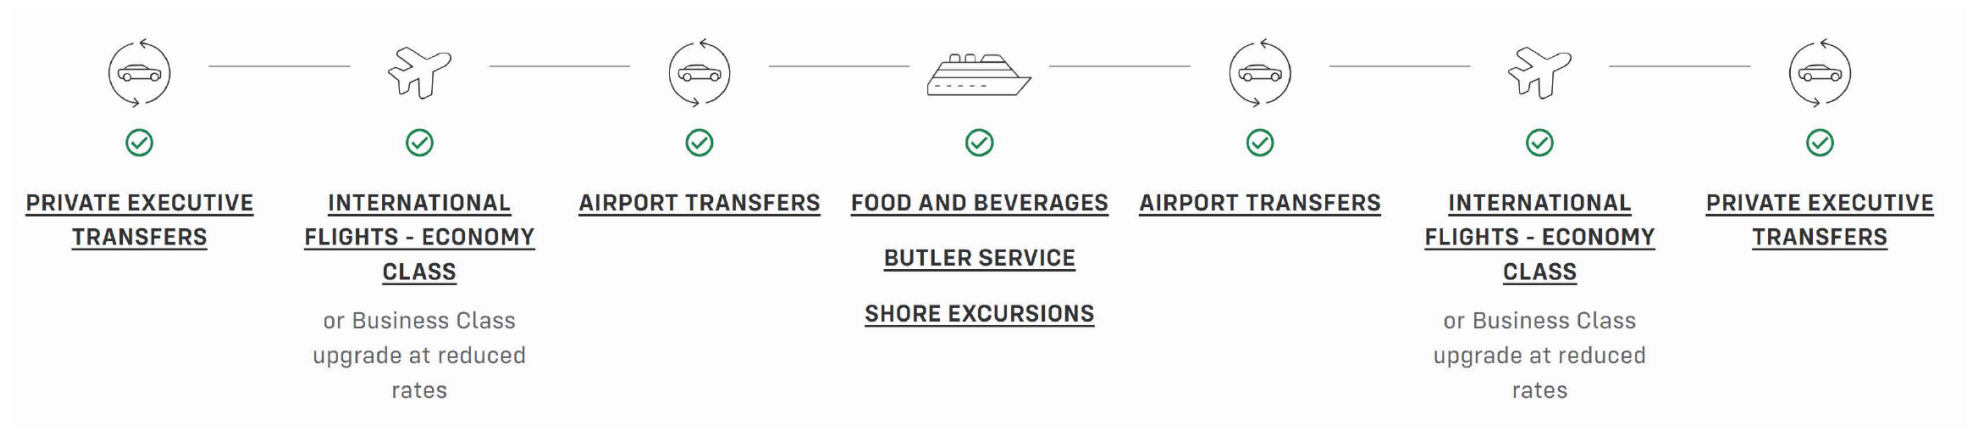

Southeast Asia Cruise January 7–21, 2025

Silversea Door-to-Door All-Inclusive Service*

* *Private executive transfers from home (up to 50 miles)*

Silversea Port-to-Port All-Inclusive Service

Or opt for Cruise-Only and receive an air credit of \$1,500 per person.