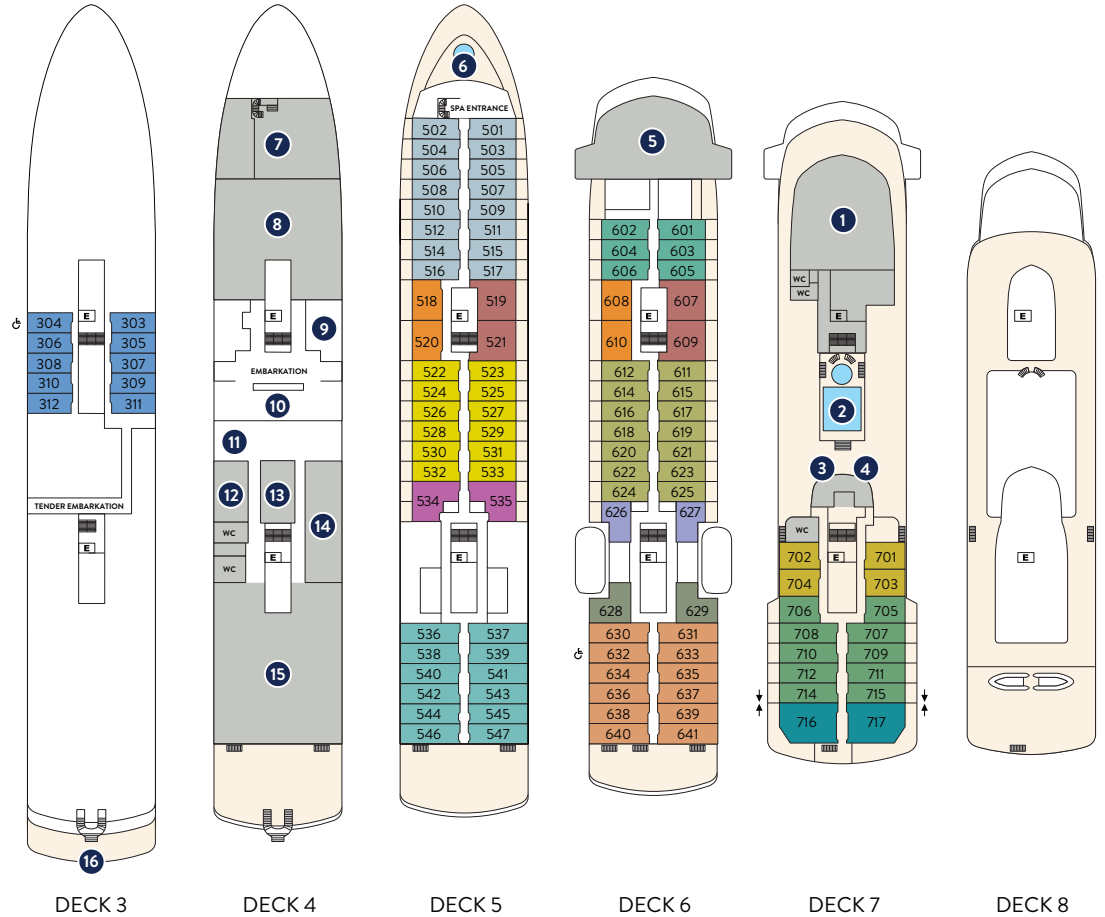

STAR SEEKER – DECK PLAN

DIAGRAM KEY

- Horizon Owner's Suite (OW)
- Star Suite (CS2)
- Classic Suite (CS)
- Deluxe Suite (DS)
- Vista Veranda Suite (VVB)
- Triple Premier Veranda Suite (VS3)
- Premier Veranda Suite (VS2)
- Premier Veranda Suite (VS1)
- Premier Veranda Suite (VSS)
- Veranda Suite (VS)
- Triple Infinity Suite (IN3)
- Vista Infinity Suite (IN2)
- Infinity Suite (IN1)
- Infinity Suite (IN)
- Oceanview Suite (OV)

- † Adjoining Suites
- E Elevator
- ♿ Accessible Suites

ONBOARD SPACES:

- | | | | | | |
|---|--------------------|----|--------------------------------|----|----------------------|
| 1 | Yacht Club | 7 | World Spa by Windstar | 13 | Star Boutique |
| 2 | Pool and Whirlpool | 8 | Lounge | 14 | Specialty Restaurant |
| 3 | Star Grill | 9 | Medical Facility | 15 | Amphora Restaurant |
| 4 | Star Bar | 10 | Reception | 16 | Watersports Platform |
| 5 | Bridge | 11 | Destination Desk | E | Elevator |
| 6 | Whirlpool | 12 | Fitness Center & Motion Studio | WC | Public Restroom |

STAR SEEKER – CABIN ILLUSTRATIONS

HORIZON OWNER'S SUITE
(OW)

DELUXE SUITE
(DS)

VISTA VERANDA SUITE
(VVB)

STAR SUITE
(CS2)

PREMIER VERANDA SUITE
(VS1, VS2, VSS)

CLASSIC SUITE
(CS)

VERANDA SUITE
(VS)

INFINITY SUITE
(IN, IN1)

OCEANVIEW SUITE
(OV)

Star Seeker's New Interiors | Horizon Owner's Suite

Horizon Owner's Suite (OW)
Deck 7 | 796 sq. Ft | 2 suites

Star Seeker's New Interiors | Star Suite

Star Suite (CS2)